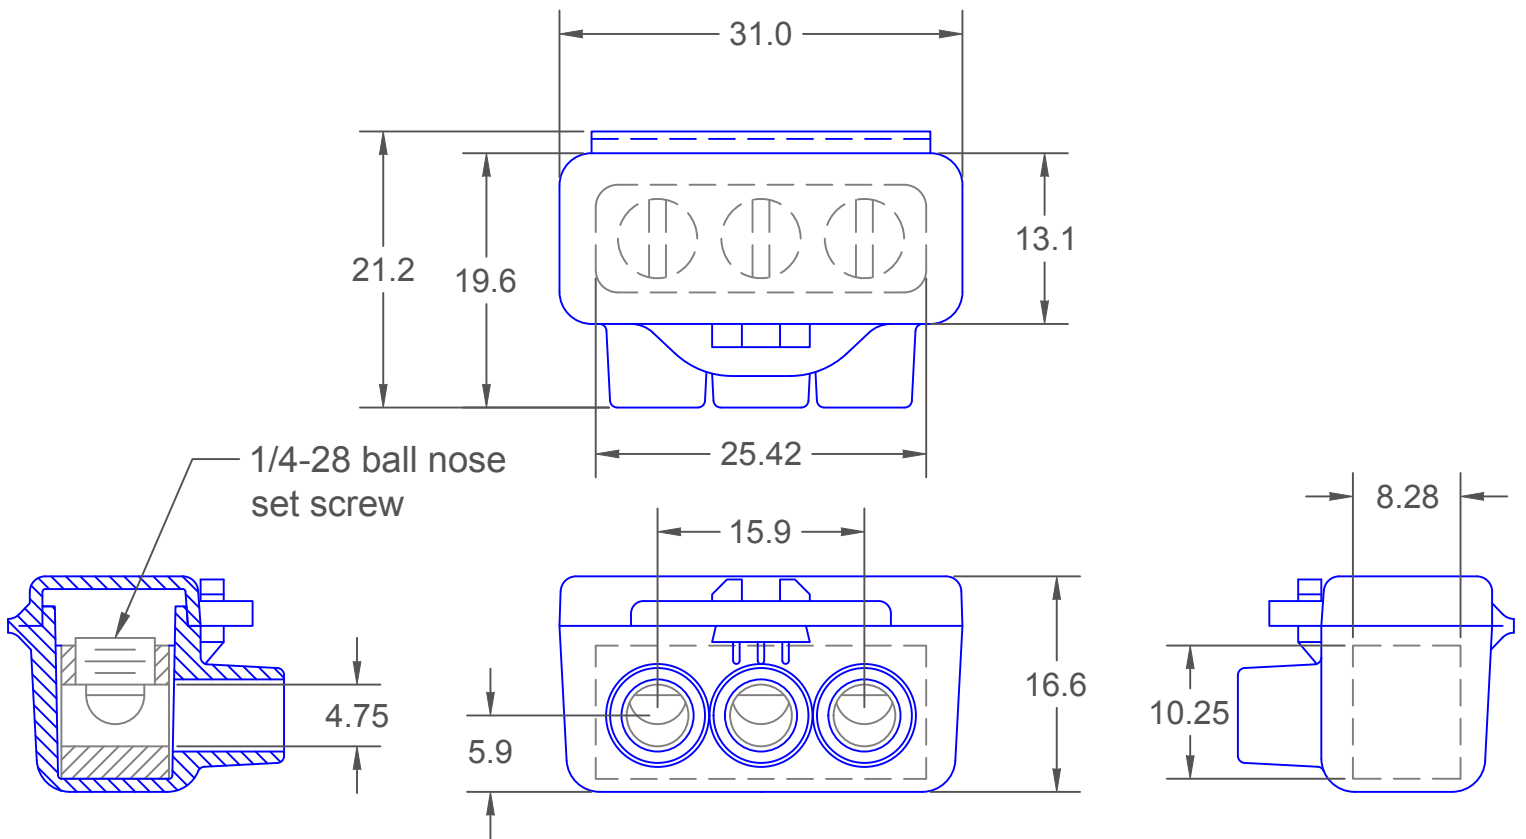

Although every effort has been made to verify the dimensions and information here in, the author assumes NO LIABILITY for the accuracy of the information provided.

Madison Electric Products Three Gang Smart Box Part No. MSB3G

Units: millimeters [inches]

**Multi-Mount Box End View**

Madison Electric Products Multi-Mount 5 Gang Device Box #MSBMMT5G

Units: millimeters [inches]

Madison Electric Products Multi-Mount 6 Gang Device Box #MSBMMT6G

Units: millimeters [inches]

**AlumiConn 3 Port Aluminum to Copper Lug**  
 All Dimensions in millimeters