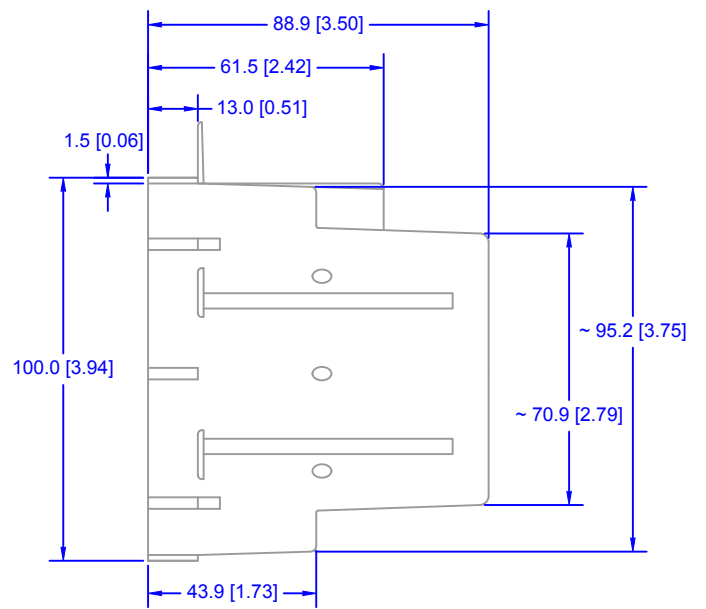

Although every effort has been made to verify the dimensions and information here in, the author assumes NO LIABILITY for the accuracy of the information provided.

Madison Electric Products Three Gang Smart Box Part No. MSB3G

Units: millimeters [inches]

**Multi-Mount Box End View**

Madison Electric Products Multi-Mount 5 Gang Device Box #MSBMMT5G

Units: millimeters [inches]

Madison Electric Products Multi-Mount 6 Gang Device Box #MSBMMT6G

Units: millimeters [inches]

**AlumiConn 3 Port Aluminum to Copper Lug**  
 All Dimensions in millimeters