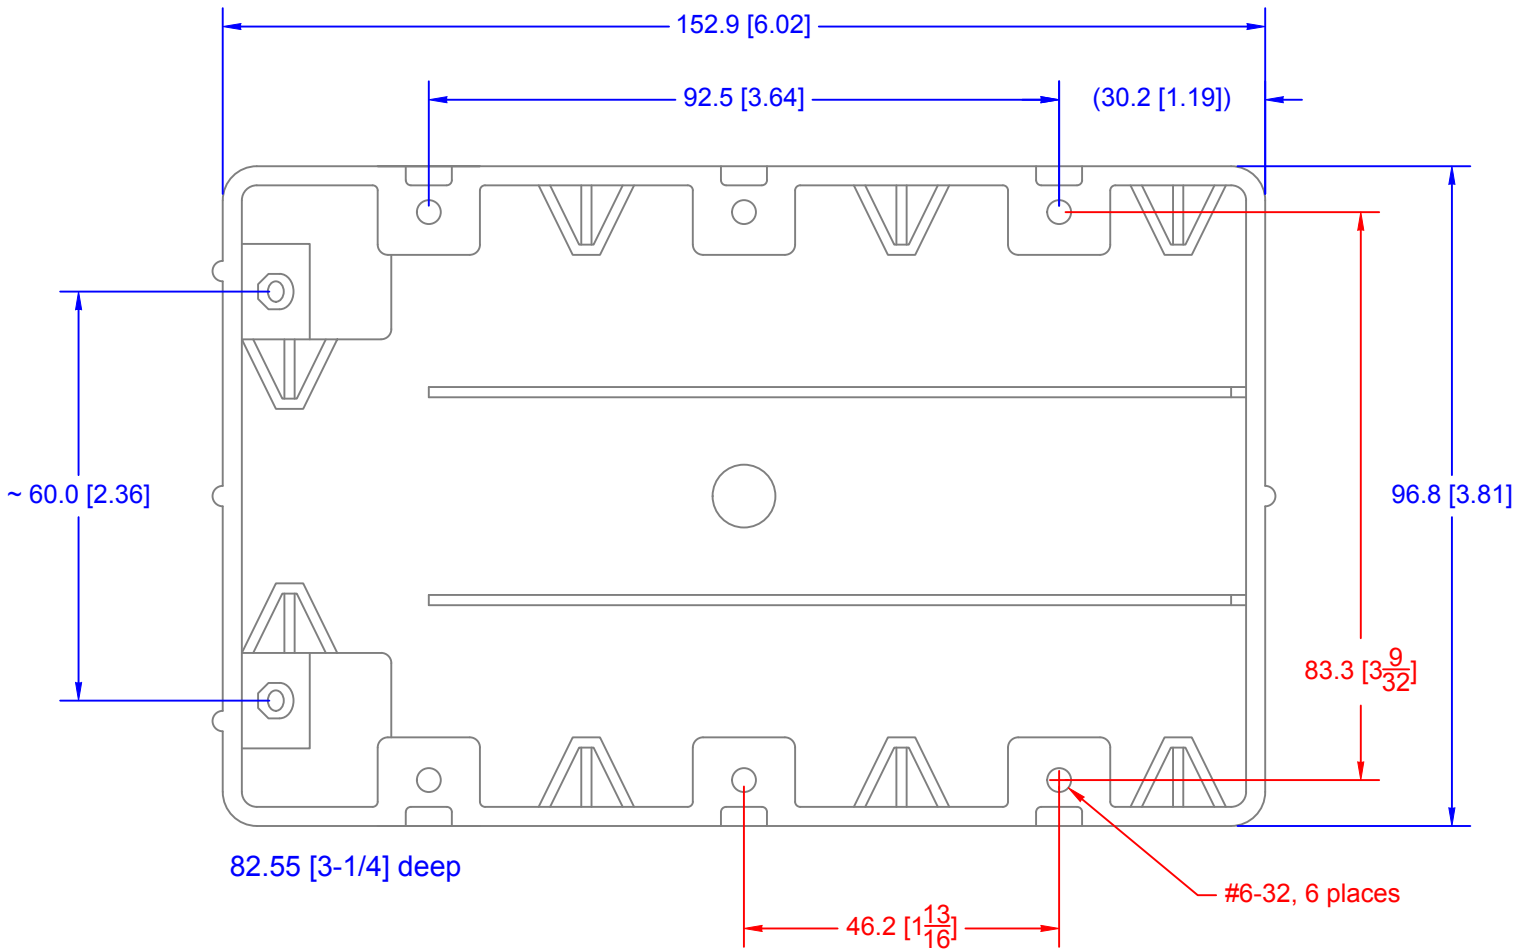

Although every effort has been made to verify the dimensions and information here in, the author assumes NO LIABILITY for the accuracy of the information provided.

Madison Electric Products Three Gang Smart Box Part No. MSB3G

Units: millimeters [inches]

**Multi-Mount Box End View**

Madison Electric Products Multi-Mount 5 Gang Device Box #MSBMMT5G

Units: millimeters [inches]

Madison Electric Products Multi-Mount 6 Gang Device Box #MSBMMT6G

Units: millimeters [inches]

**AlumiConn 3 Port Aluminum to Copper Lug**  
 All Dimensions in millimeters