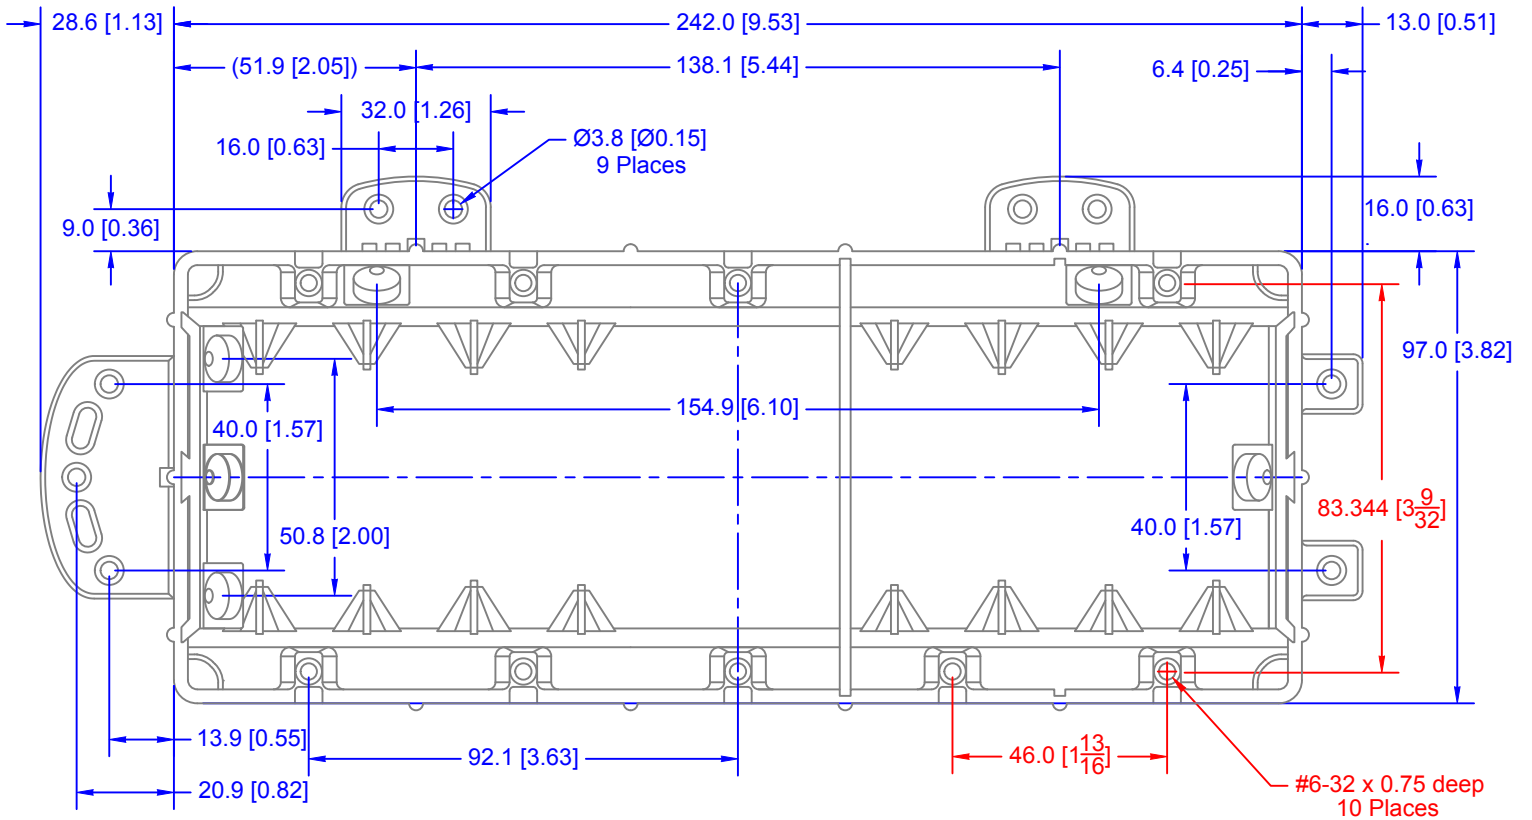

Although every effort has been made to verify the dimensions and information here in, the author assumes NO LIABILITY for the accuracy of the information provided.

Madison Electric Products Three Gang Smart Box Part No. MSB3G

Units: millimeters [inches]

**Multi-Mount Box End View**

Madison Electric Products Multi-Mount 5 Gang Device Box #MSBMMT5G

Units: millimeters [inches]

Madison Electric Products Multi-Mount 6 Gang Device Box #MSBMMT6G

Units: millimeters [inches]

**AlumiConn 3 Port Aluminum to Copper Lug**  
 All Dimensions in millimeters