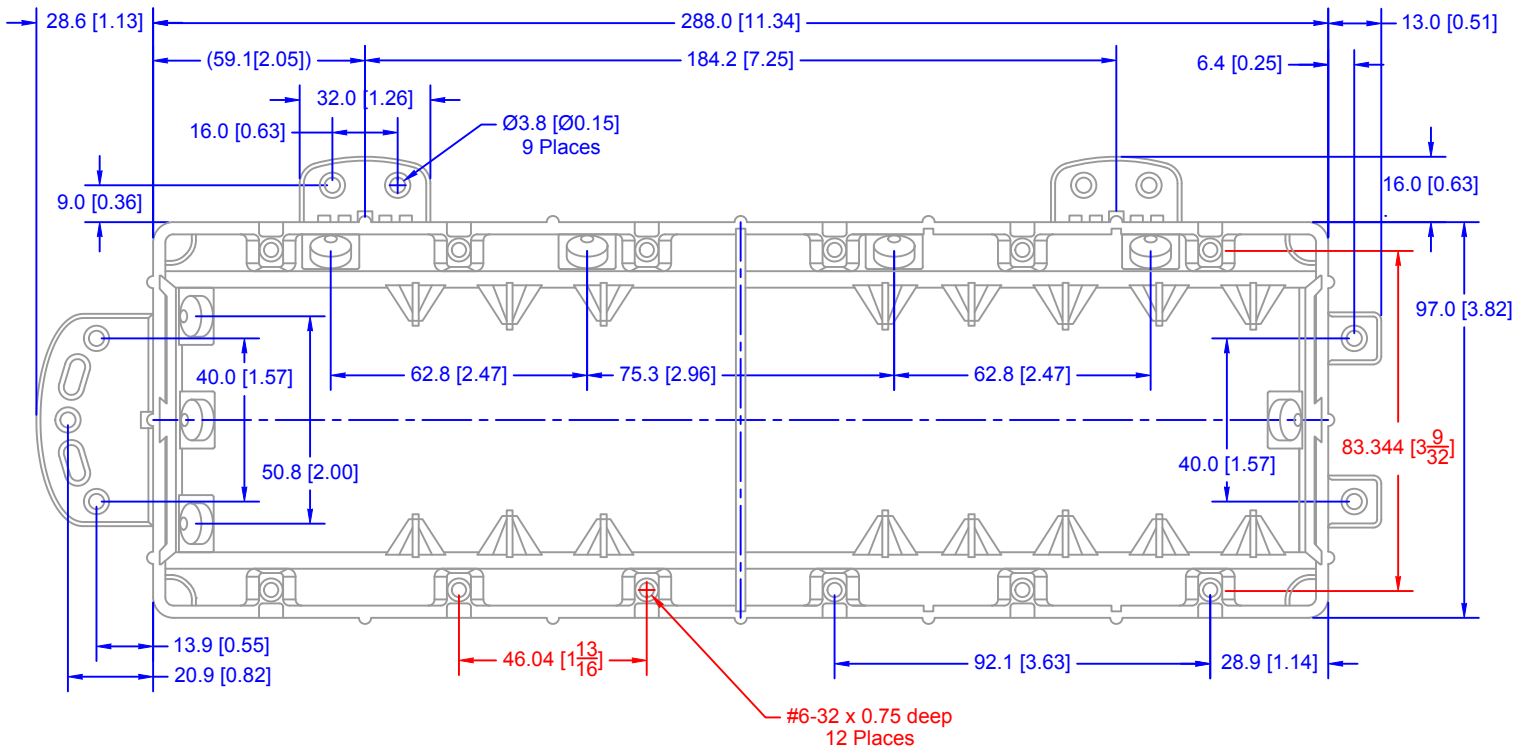

Although every effort has been made to verify the dimensions and information here in, the author assumes NO LIABILITY for the accuracy of the information provided.

Madison Electric Products Three Gang Smart Box Part No. MSB3G

Units: millimeters [inches]

**Multi-Mount Box End View**

Madison Electric Products Multi-Mount 5 Gang Device Box #MSBMMT5G

Units: millimeters [inches]

Madison Electric Products Multi-Mount 6 Gang Device Box #MSBMMT6G

Units: millimeters [inches]

**AlumiConn 3 Port Aluminum to Copper Lug**  
 All Dimensions in millimeters